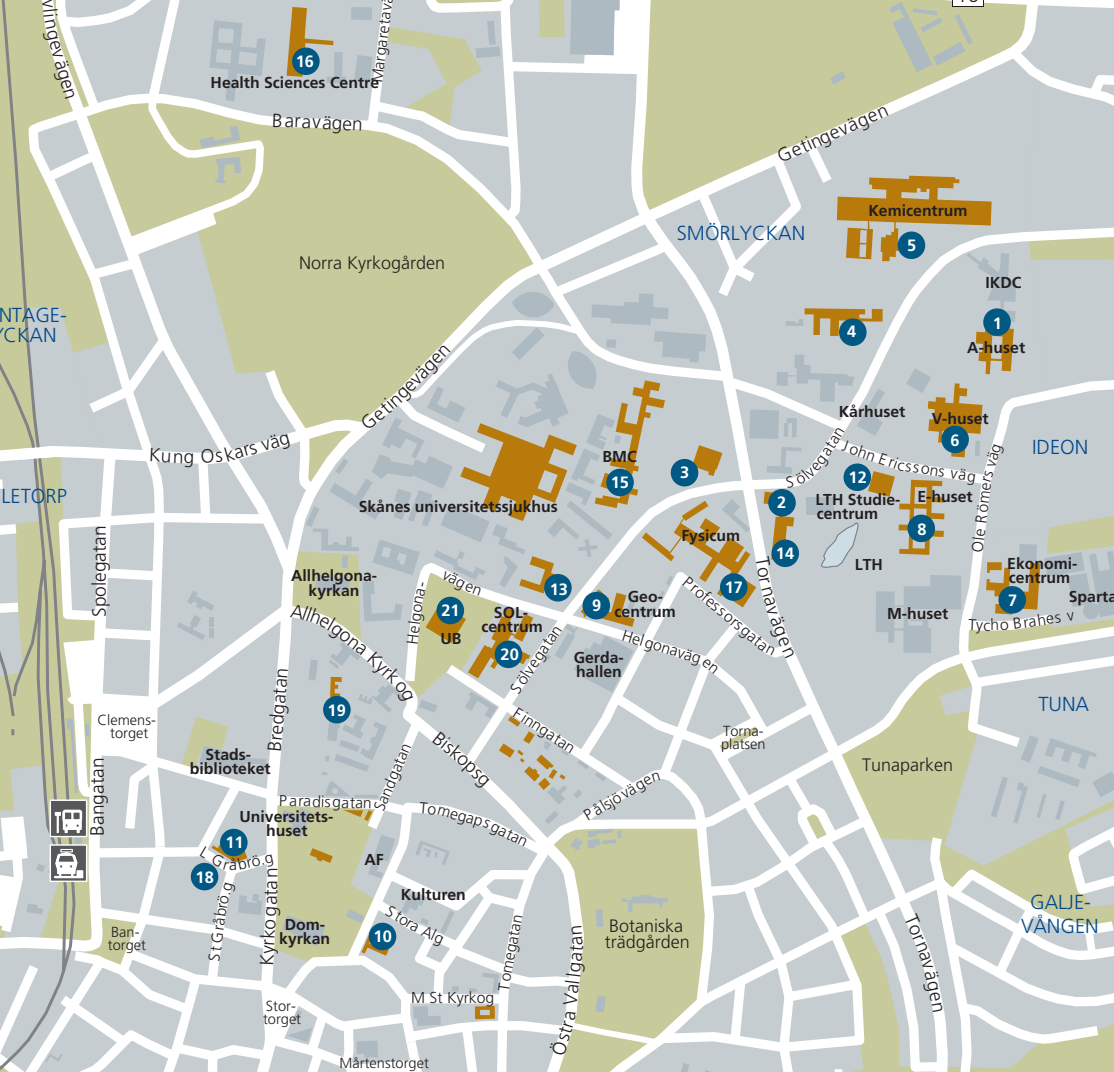

1 Library of ARCHITECTURE AND DESIGN, LTH

Mon-Fri 10 am-4 pm
Sölvegatan 24 046-2227244
abib@bibliotek.lth.se www.lth.se/english/library

2 ASIA LIBRARY

Mon-Thu 10 am-4 pm, Fri 10 am-1 pm
Nodrum, Sölvegatan 18 B 046-2223043
asia@htbibl.lu.se www.htbibl.lu.se/en

3 ASTRONOMY LIBRARY

Mon-Fri 8 am-5 pm
Sölvegatan 27 046-2227304
bibliotek@astro.lu.se
www.fysik.lu.se/english/library

4 BIOLOGY LIBRARY

Mon-Thu 9 am-5 pm, Fri 9 am-4 pm
Sölvegatan 37 046-2223812
biol.bibl@biol.lu.se www.biology.lu.se/biology-library

5 Library of CHEMISTRY AND CHEMICAL ENGINEERING

Mon-Thu 9 am-4.30 pm, Fri 9 am-3.30 pm
Sölvegatan 39 046-2228339
bibliotek@kc.lu.se www.bibliotek.kc.lu.se/english

6 CIVIL ENGINEERING LIBRARY, LTH

Mon-Fri 10 am-12 am & 1 pm-3 pm
John Ericssons Väg 1, 046-2227937
vbib@bibliotek.lth.se www.lth.se/english/library

7 ECONOMICS AND MANAGEMENT LIBRARY

Mon-Thu 9 am-7 pm, Fri 10 am-7 pm,
Sat 10 am-2 pm
Study areas available from 8:15 am Mon-Thu
Holger Crafoords Ekonomisentrum, EC1
Tycho Brahes väg 1 046-2229445
biblioteket@ehl.lu.se www.lusem.lu.se/library

8 Library of E-HUSET, LTH

Mon, Wen, Fri 10 am-2:00 noon,
Tue, Thu 10 am-12 noon, 1 pm-3 pm,
Ole Römers väg 3B 046-2220477
ebib@bibliotek.lth.se www.lth.se/english/library

9 GEOLIBRARY

Mon-Fri 10 am-4 pm
Geocentrum II, Sölvegatan 12 046-2223960
bibliotek@geobib.lu.se, www.geobib.lu.se/en

10 IIEE LIBRARY, INTERNATIONAL INSTITUTE FOR INDUSTRIAL ENVIRONMENTAL ECONOMICS

Mon-Thu 12.00pm-2:00 pm
Tegnérplatsen 4 046-2220238
library@iiee.lu.se www.iiee.lu.se/library

11 LAW LIBRARY

Mon-Fri 8 am-8 pm, Sat-Sun 9 am-5 pm
Lilla Gråbrödersgatan 4
046-2221115 046-2221007
jurbibl@jur.lu.se www.law.lu.se/#!library

12 LTH STUDY CENTRE

Mon-fri 8 am-5 pm, Sat-Sun 10 am-5 pm
Info desk Mon-Fri 10 am-12 noon
John Ericssons väg 4 046-2224825
studiecentrum@bibliotek.lth.se www.lth.se/bibliotek

13 LUX LIBRARY, CENTRE FOR THE HUMANITIES AND THEOLOGY

Mon-Fri 9 am-7 pm, Sat 10 am-4 pm
Helgonavägen 3 046-2226490
lux@htbibl.lu.se www.htbibl.lu.se/en

14 Library of MATHEMATICS

Mon-Thu 10:15 am-4 pm, Fri 10.15 am-1 pm
Sölvegatan 18A, 046-2227489
bibliotek@math.lu.se
www.maths.lu.se/english/library

15 MEDICAL FACULTY LIBRARY, BMC

Mon-Fri 9 am-6 pm
Biomedical centre, Sölvegatan 19 046-2223300
bibliotek.bmc@med.lu.se
www.med.lu.se/english/library

16 MEDICAL FACULTY LIBRARY, HSC

Mon-Thu 8 am-6 pm, Fri 8 am-5 pm
Info desk opens at 10 am
Health Sciences Centre Margaretavägen 1 B
046-2221800 bibliotek.lund@med.lu.se
www.med.lu.se/english/library

17 PHYSICS LIBRARY

Mon-Fri 8 am-5 pm, Info desk mon-fri 9 am-3 pm
Professorsgatan 1 046-2227779
bibliotek@fysik.lu.se www.fysik.lu.se/english/library

18 RAOUL WALLENBERG INSTITUTE LIBRARY

Mon-Thu 1 pm-6 pm, Fri 1 pm-4 pm
Lilla Gråbrödersgatan 3B 046-2221230
library@rwi.lu.se rwi.lu.se/library

19 SAMBIB, SOCIAL SCIENCES FACULTY LIBRARY